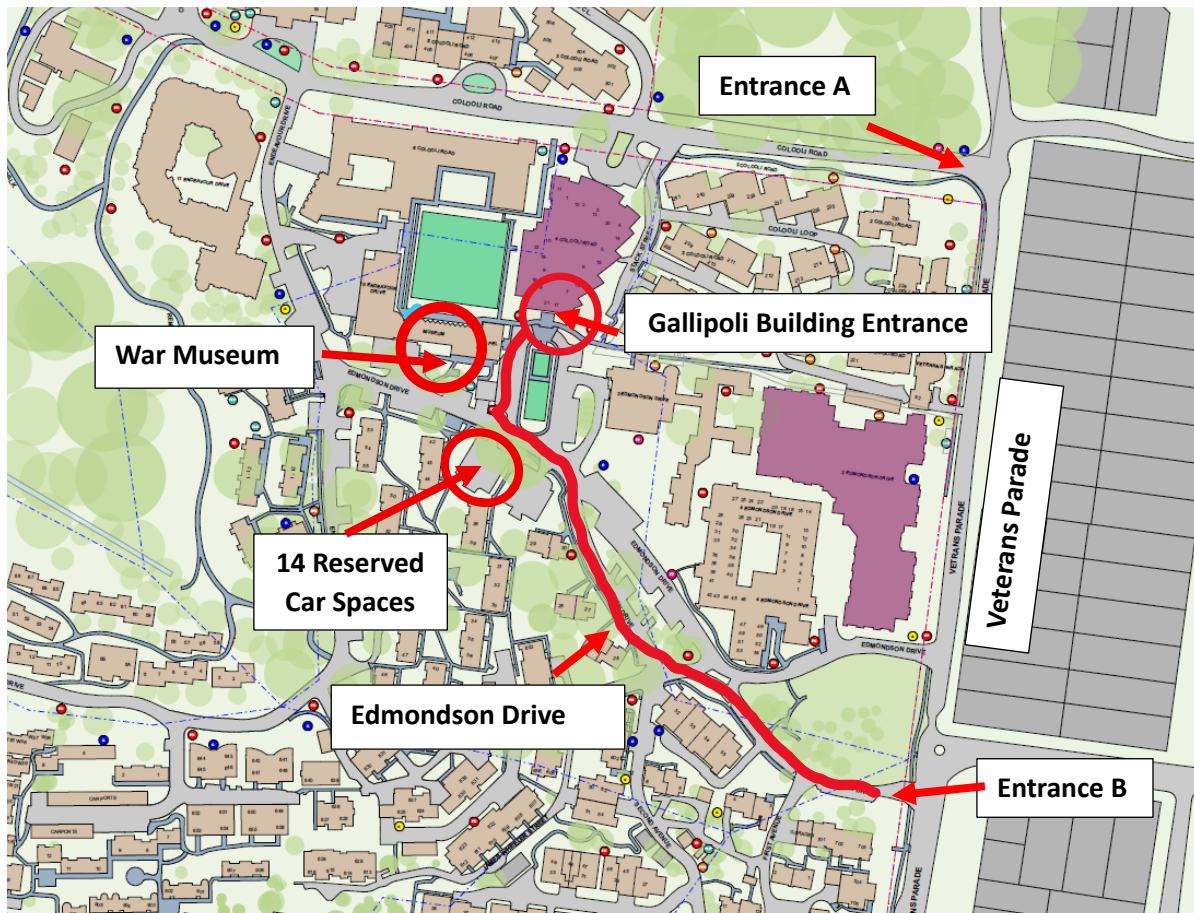

# RSL LifeCare Anzac Village, Narrabeen

## Map & Directions

Entering from **Veterans Parade** at **Entrance B**, which is the beginning of **Edmondson Drive**, follow **Edmondson Drive** down until you see the **Gallipoli Building** (3 Storeys) on your right.

Directly to your left are two car parking lots. One of these will be reserved (14 spaces) for **PMEA** vehicles and bikes.

Make your way to the Gallipoli Building entrance and into the reception area, where you will be directed to the **Cinema**.